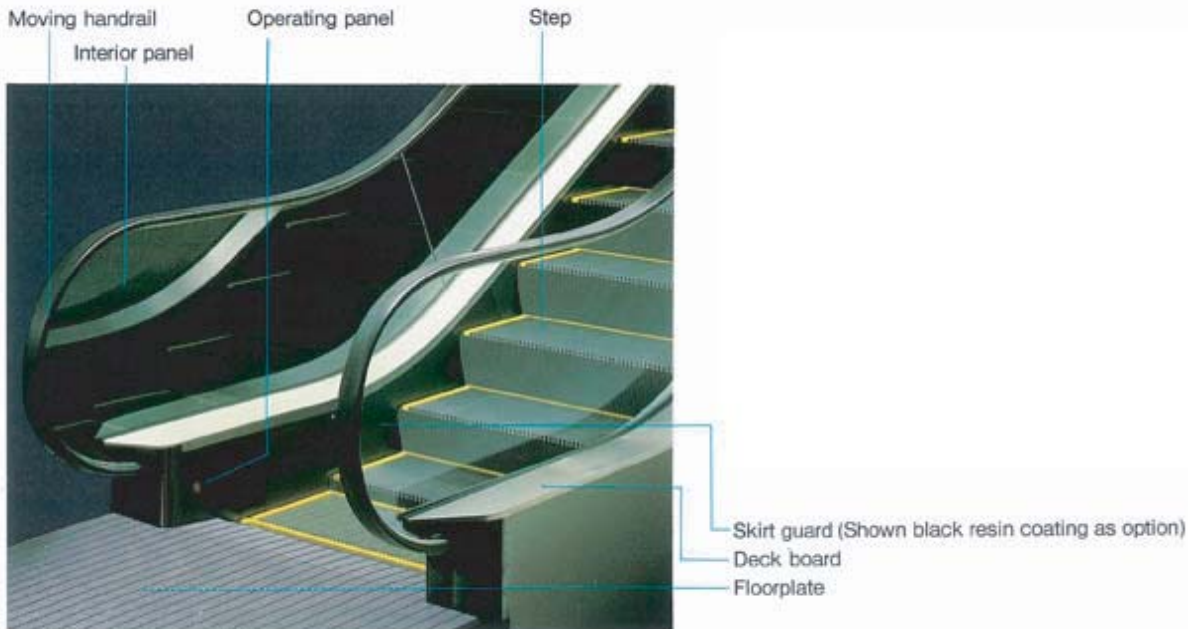

SPECIFICATIONS

Note: Standard color of Comb shall be yellow. Please note that the color of Comb on pictures here would be different.

Available Finishes

Item		Type	JS-SA	JP-A
Balustrade	Interior panel	Standard	Vertical, flat, rectangular tempered-glass panels	Hairline-finished stainless-steel panels
		Optional	Vertical, flat, parallelogram tempered-glass panels Glass colors: bronze or gray	—
	Deckboard	Standard	Hairline-finished stainless-steel plate	
		Optional	Buffed anodize-finished aluminu extrusion colored gold	
	Skirt guard	Standard	Hairline-finished stainless-steel plate	
		Optional	Black resin coating with a low coefficient of friction (Standard for U.S.A.and EN115)	
	Illumination	Standard	None	None
		Optional	Step demarcation light (Standard for U.S.A.)	
	Moving handrail*	Standard**	<div style="display: flex; justify-content: space-around;"> <div style="text-align: center;">  Black (No.001) </div> <div style="text-align: center;">  Vermilion (No.502) </div> <div style="text-align: center;">  Red (No.503) </div> <div style="text-align: center;">  Yellow (No.504) </div> </div> <div style="display: flex; justify-content: space-around; margin-top: 5px;"> <div style="text-align: center;">  Green (No.505) </div> <div style="text-align: center;">  Blue (No.506) </div> <div style="text-align: center;">  Gray (No.507) </div> <div style="text-align: center;">  Brown (No.508) </div> </div>	
		Optional	<div style="display: flex; justify-content: space-around;"> <div style="text-align: center;">  Royal red (No.509) </div> <div style="text-align: center;">  Royal green (No.510) </div> <div style="text-align: center;">  Beige (No.511) </div> <div style="text-align: center;">  Black as dark gray tone (501) </div> </div>	
Step	Tread board		Diecast-aluminum alloy with black painted grooves	
	Cleated riser		Diecast-aluminum alloy painted black	
	Demarcation comb and cleat		Yellow molded resin	
Floorplate	Comb	Standard	Yellow molded resin	
		Optional	Black molded resin	
	Comb plate, landing plate, manhole cover		Stainless-steel plate with antislip pattern	
	Floor numeral	Standard	None	
Optional		Available		